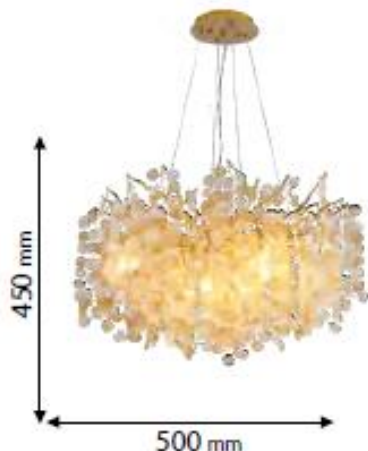

ELMARK[®]

The Brand of Electricity

SMITH

GENERAL INFORMATION »

- ∴ Input Voltage: 220-240VAC
- ∴ Lamp holder: G9
- ∴ Material: Aluminum + Crystals
- ∴ Color of the body: Gold
- ∴ Crystal index: K9
- ∴ Lamps: Not Included, max 11W on lamp holder
- ∴ IP Rate: IP20

- ∴ General illumination
- ∴ Domestic applications
- ∴ Home interior

PRODUCT DETAILS »

Catalogue number	Description	Colour	Max (W)	Lampholder
955SMITH6	Chandelier	Gold	6X11W	6xG9

DIMENSIONS »

Catalogue number	Diameter (mm)	Height (mm)
955SMITH6	500	450